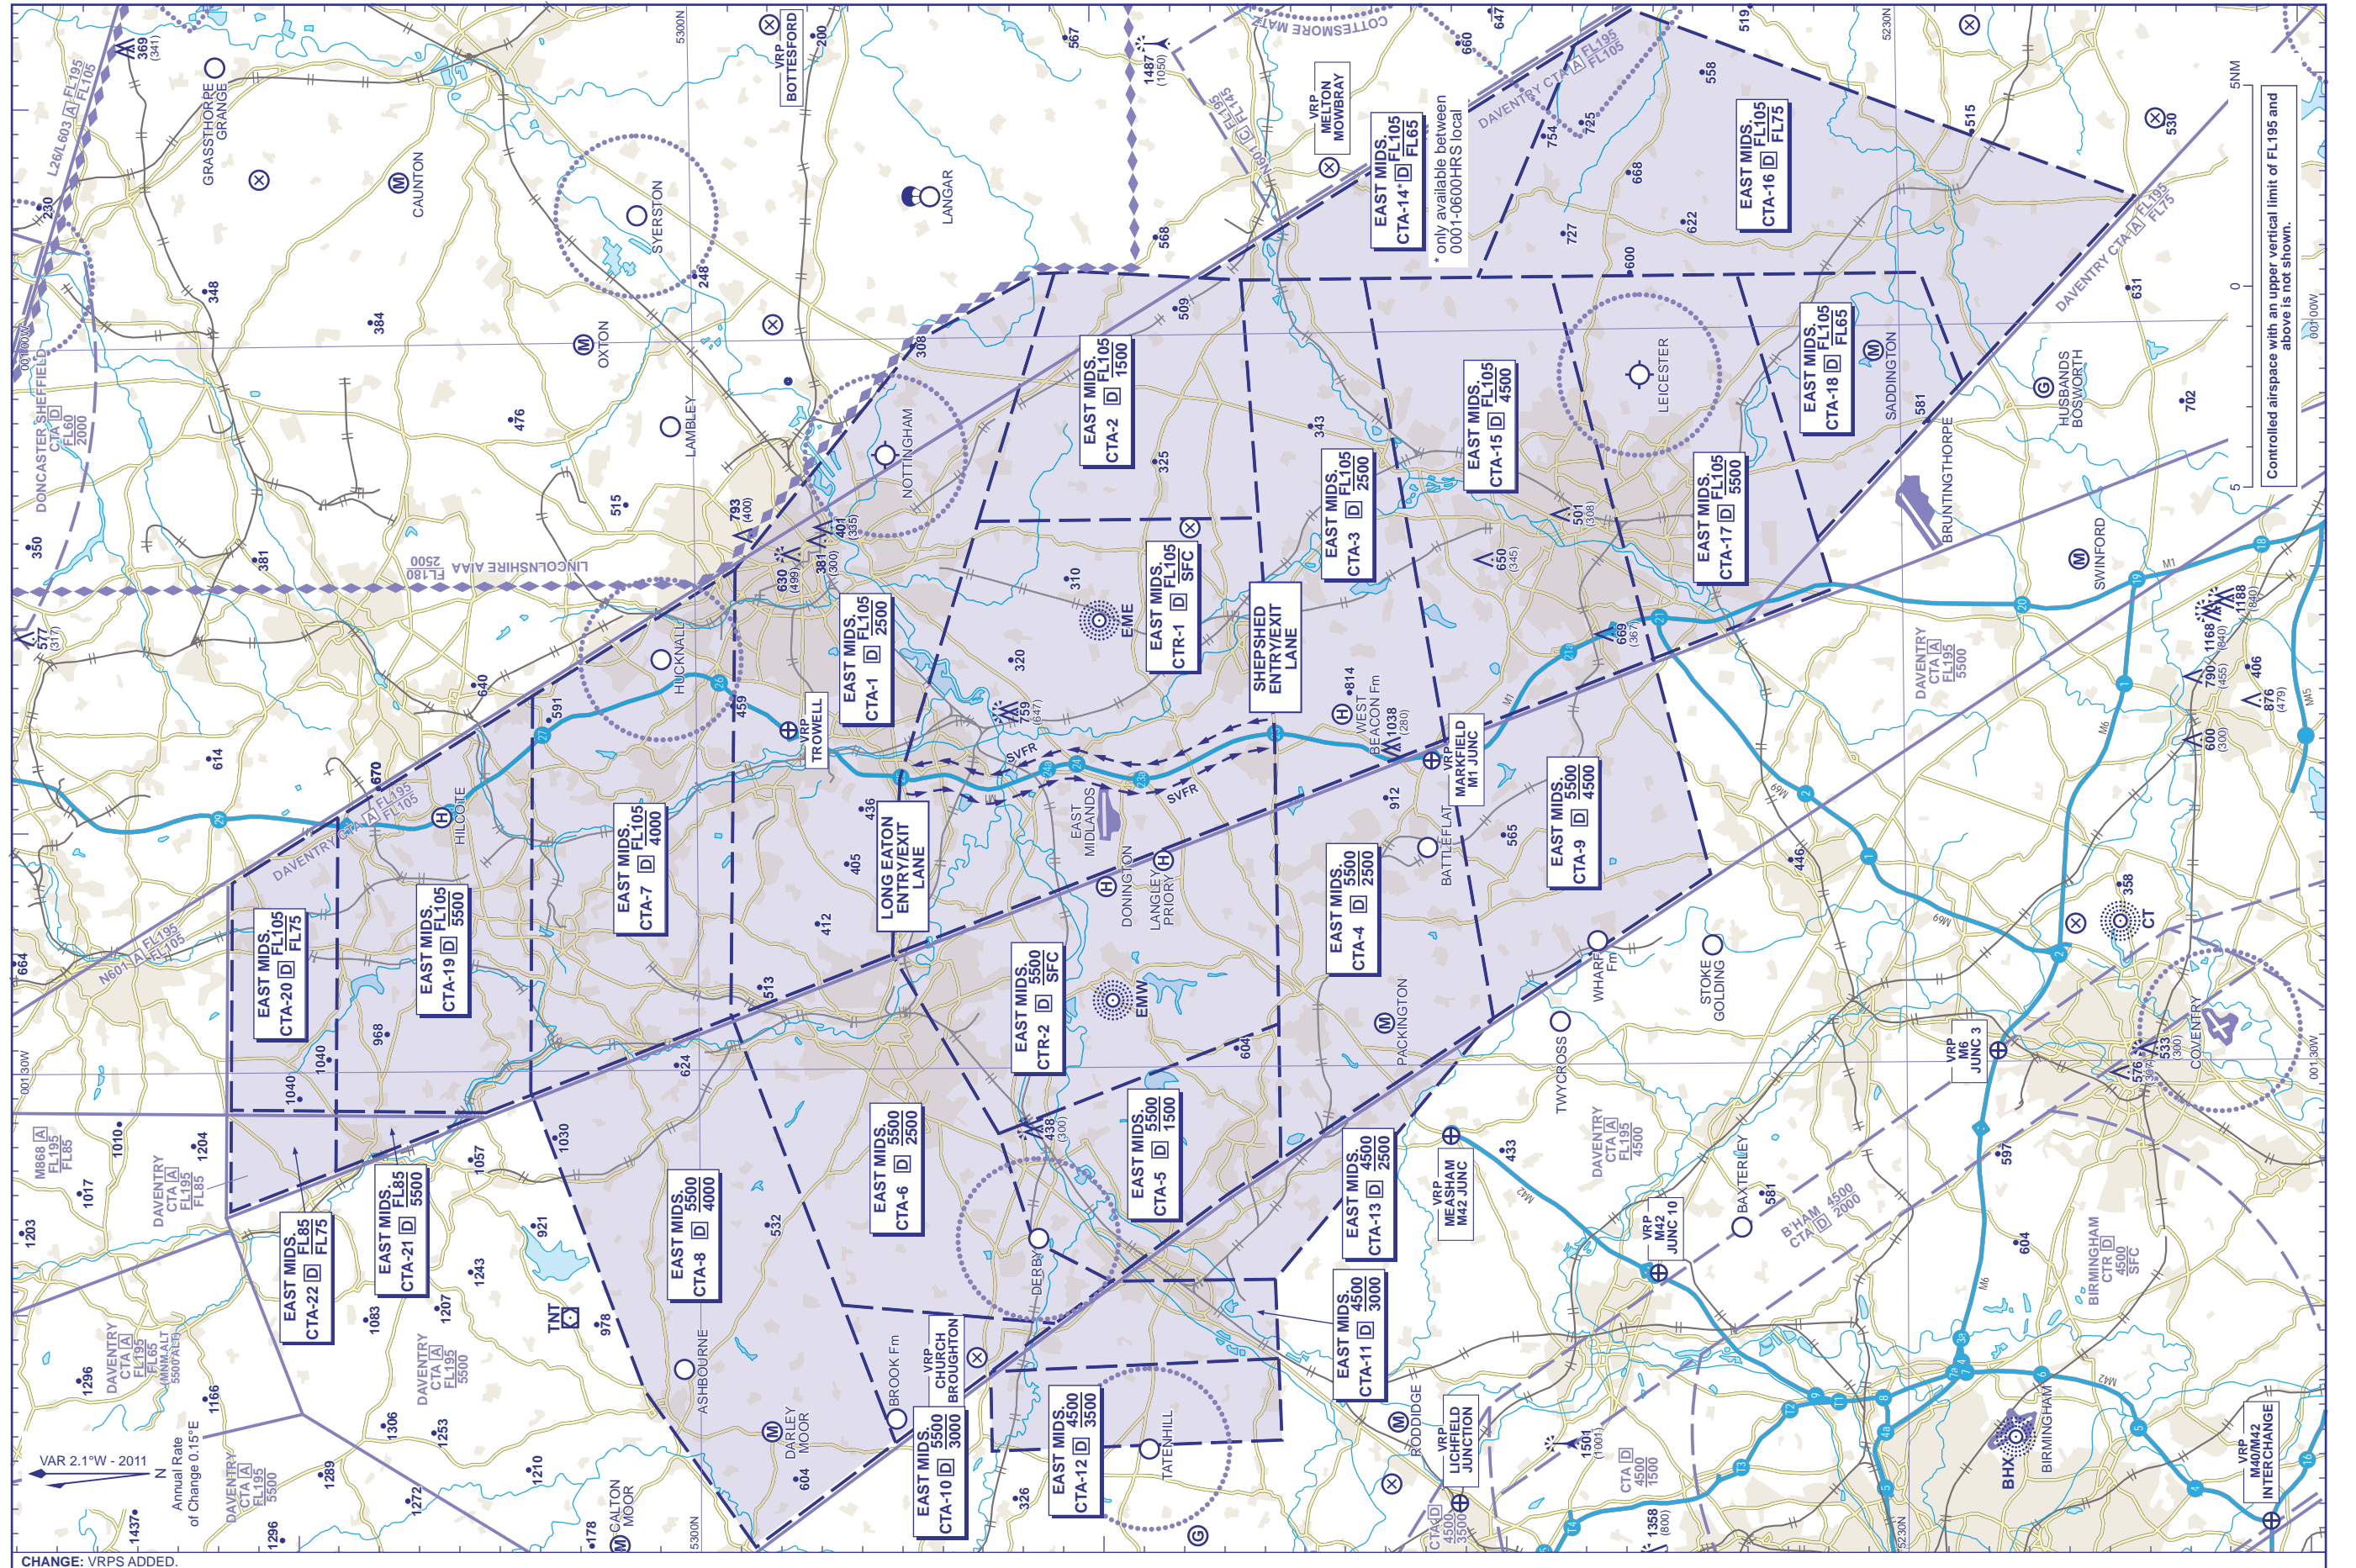

CONTROL ZONE AND CONTROL AREA - ENTRY/EXIT LANES AND VRPs

EAST MIDLANDS

CHANGE: VRPs ADDED.
AERO INFO DATE 11 JAN 11